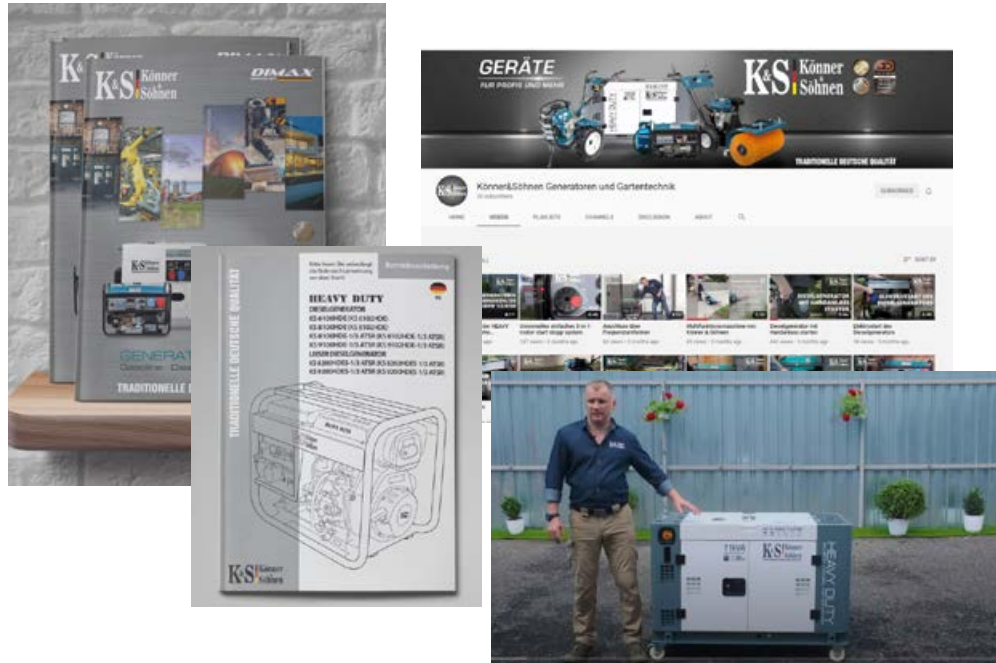

STRONG STRUCTURE

Thanks to a team of professionals who have more than 10 years of experience in developing and selling equipment, we know exactly the needs of each sales channel and provide our dealers with a complete package of necessary materials.

✓ IN-HOUSE ENGINEERING BUREAU

- Control at each stage of production;
- Implementing of latest technologies and innovative solutions.

✓ MARKETING AND DESIGN DEPARTMENT

We provide a complete set of marketing and information materials:

- Photos, videos, 3D reviews, detailed instructions for assembly, commissioning, start-up, operation of particular functions;
- Promotional POS and WEB materials (catalogs, brochures, promotional mailings, banners, assistance in branding exhibition halls, website development and technical support services).

✓ IN-HOUSE SERVICE AND PRODUCTION FACILITIES IN EUROPE

- Equipment testing at the stage of development and pre-sales service;
- High quality service with original spare parts;
- International warranty.

✓ INTERNATIONAL CUSTOMER & PARTNER SUPPORT

- Professional advice on any technical issues;
- Clear and comprehensible introduction to the range of products, reference book with frequently asked questions / answers;
- Full after-sales service.

CHOOSING KÖNNER & SÖHNEN, YOU BECOME PART OF A LARGE-SCALE COMPANY AND GET A TURNKEY BUSINESS!